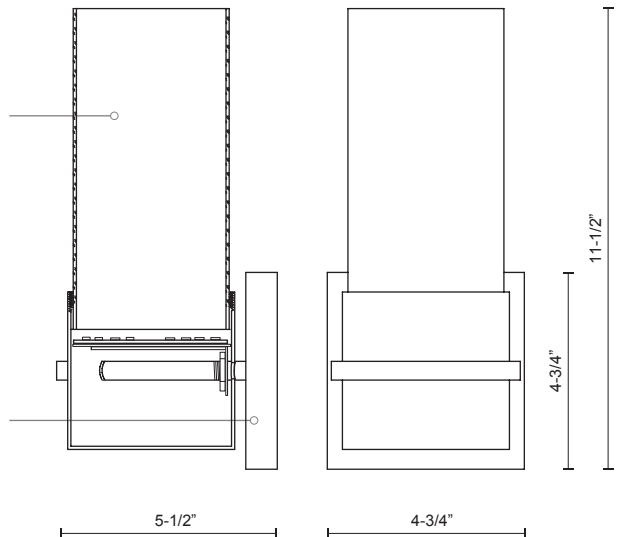

White Opal Glass

1 x 7W LED 120V
(7W - 3000K / 350lm)

Metal Finishes:
BN - Brushed Nickel
CH - Chrome